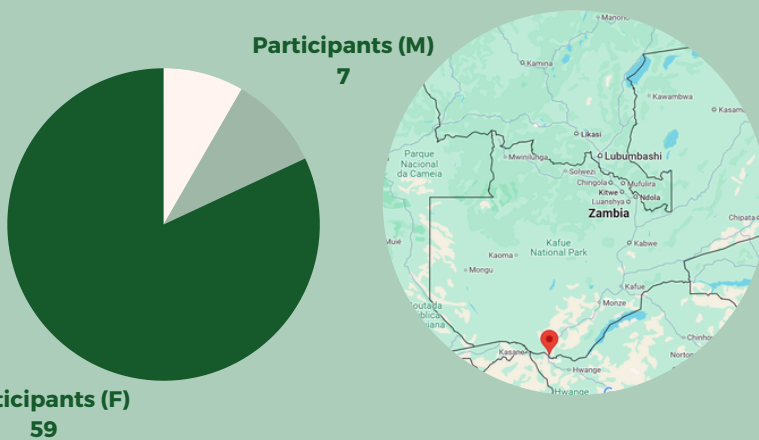

NETBALL

SOUTHERN PROVINCE