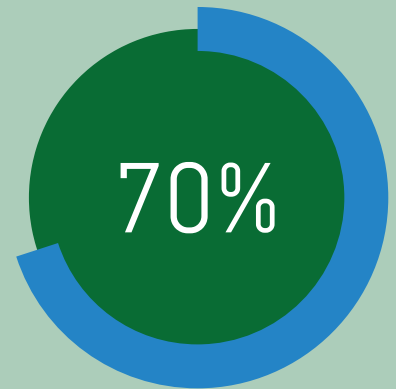

Hub-site Sponsorship

Sponsored by Durham Rugby Club

Name of hub-site: Kaputa hub-site
Location: Kaputa, Northern Province
Established: 6th June, 2023

Focus Sport: Netball
Primary Age Group: 4-15 years

NETBALL

FEMALE PARTICIPATION %

Located in the Northern Province, this hub-site has recently established a netball programme which is rapidly growing interest and changing lives in the community.

To support with the continued development of netball at Kaputa hub-site, your donation will help to empower young girls.

EQUIPMENT AND RESOURCES

We will purchase and distribute goalposts, bibs, jerseys, cones, and whistles to the Kaputa Hub-site. This will ensure that participants have the essential equipment to develop fundamental skills and perform at their best. Goalposts will encourage competitions, which is a key element of hub-sites.

“ The hub site has helped many girls recognise the importance of sports and education, offering an alternative to early marriage, sexual activity, and drug abuse.

Kaputa, Hub-site Coordinator